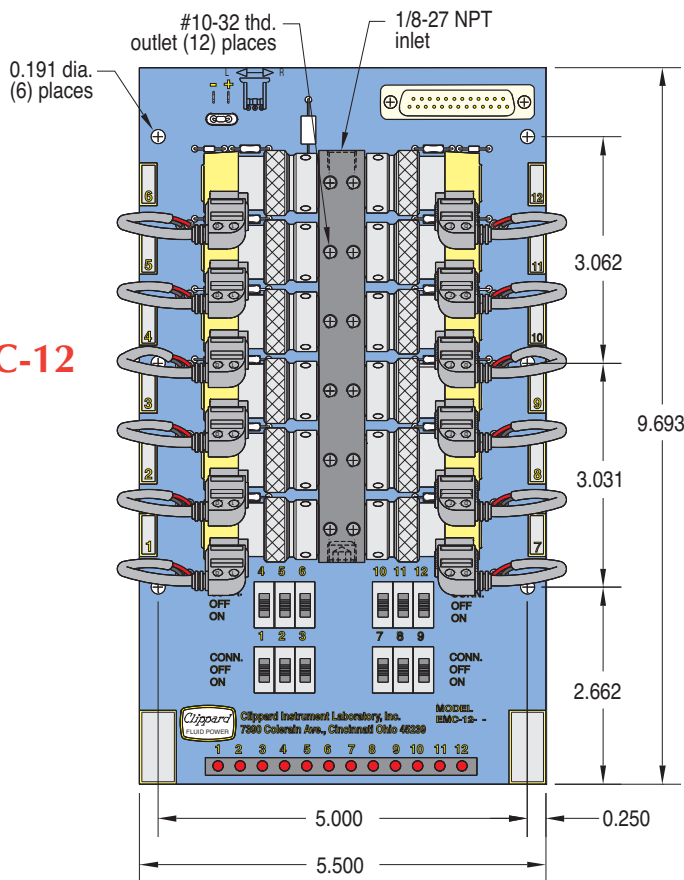

ELECTRONIC MANIFOLD CARD

EMC-08

EMC-12

Wiring Diagram

Note: Manifold mounted valves are Normally-Closed. Use ETO models if exhaust must be ported. ETO models cannot be used "Normally-Open" without special piping.