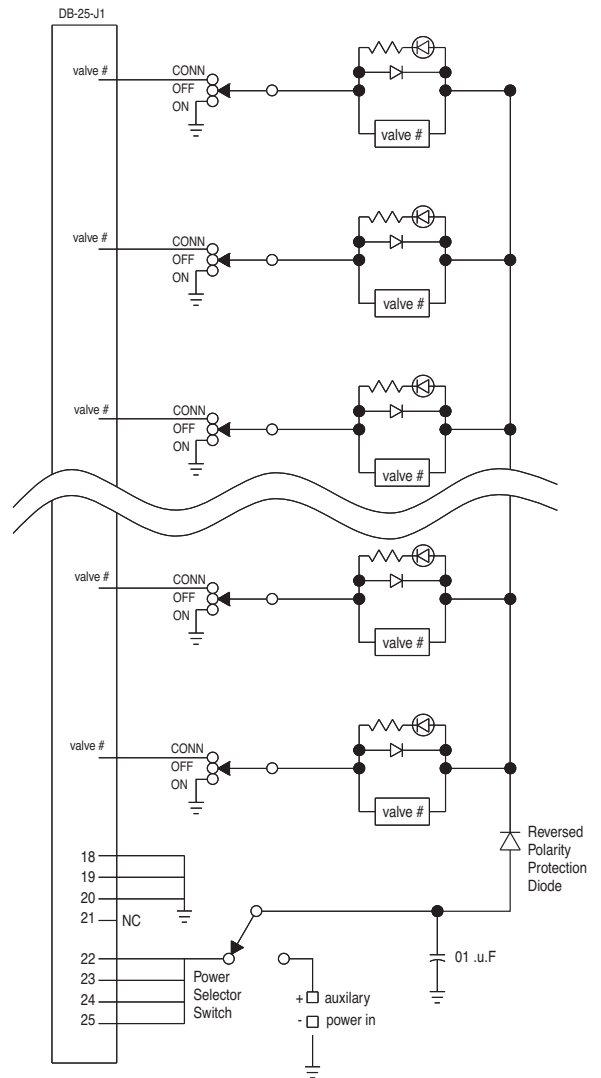

ELECTRONIC MANIFOLD CARD

EMC-08

EMC-12

Wiring Diagram

Note: Manifold mounted valves are Normally-Closed. Use ETO models if exhaust must be ported. ETO models cannot be used "Normally-Open" without special piping.