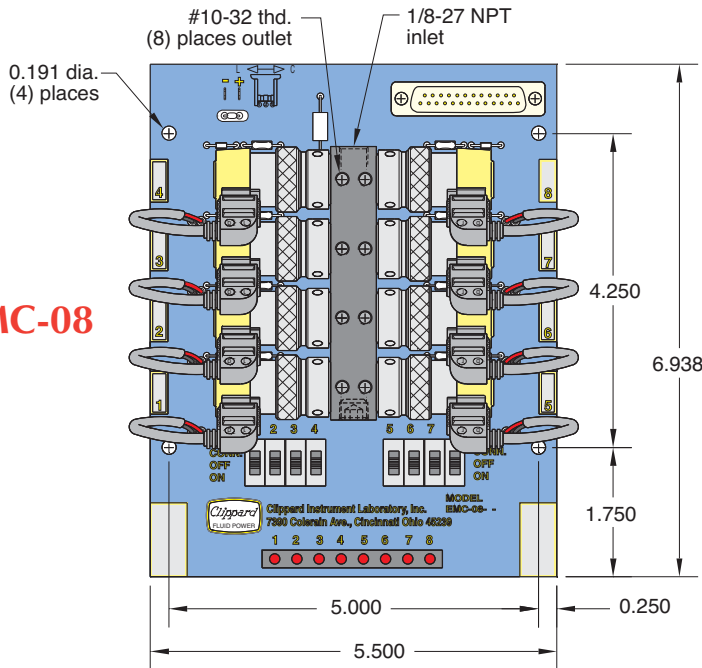

ELECTRONIC MANIFOLD CARD

EMC-08

EMC-12

Wiring Diagram

Note: Manifold mounted valves are Normally-Closed. Use ETO models if exhaust must be ported. ETO models cannot be used "Normally-Open" without special piping.